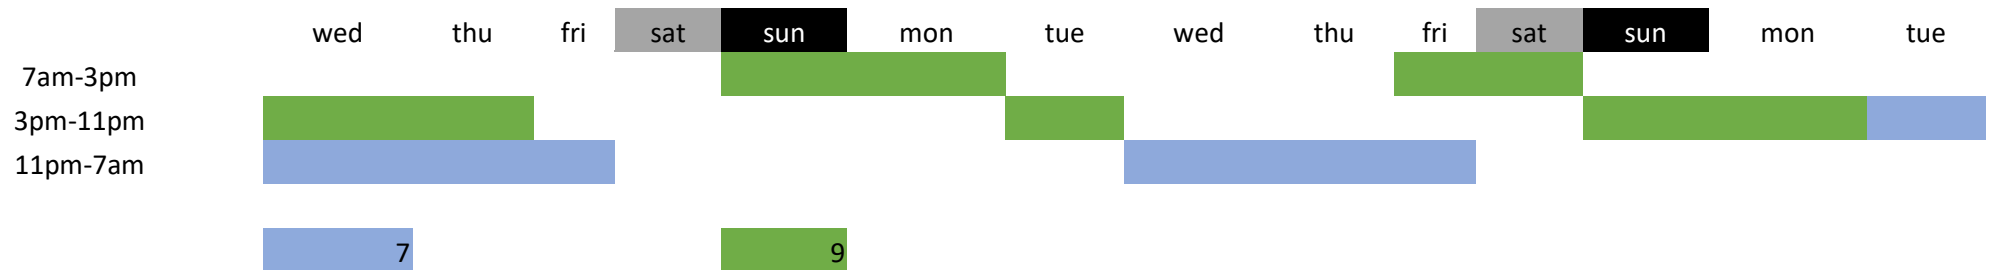

SEEK ADVERTISEMENT

Disability Support Worker

Active Overnight Shift Pattern

as at 10.06.21